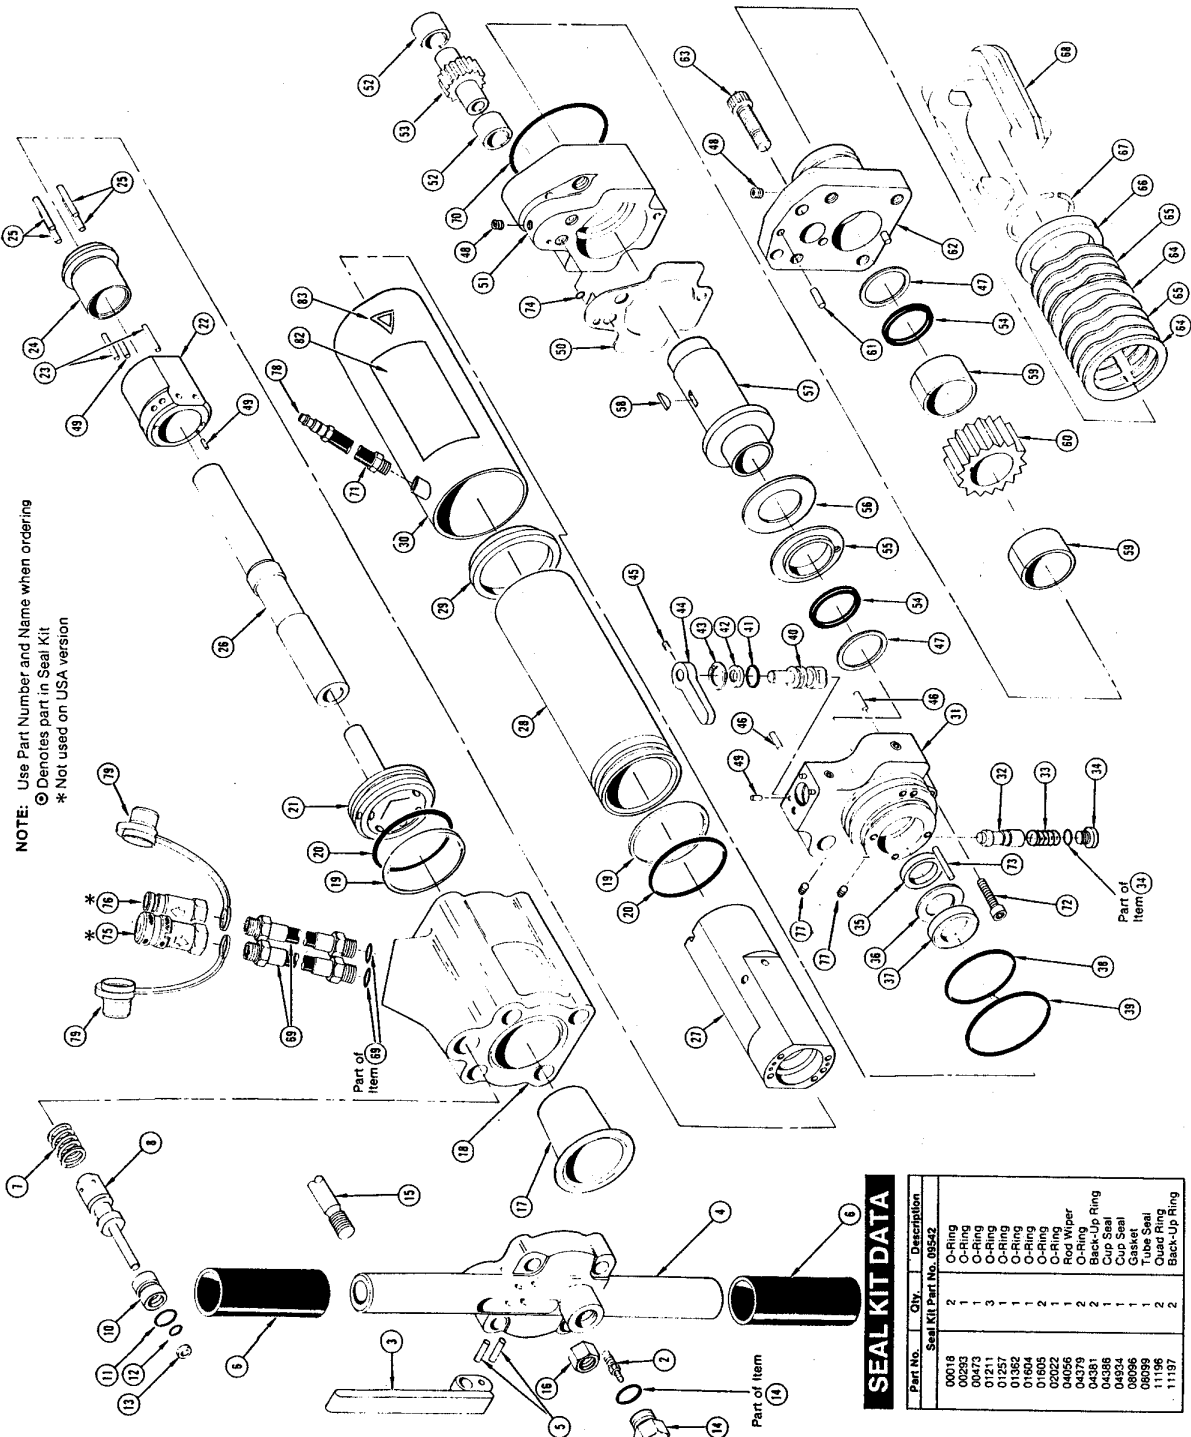

**PARTS LIST**

Item No.	Part No.	Qty.	Description
1	01850	1	Motor Assembly (includes items 2 thru 9)
2	04371	1	Trigger Valve
3	07463	1	Handle
4	07464	1	Spring Pin, 1/4 x 1-1/4
5	07465	1	Handle Pin (NATO version only)
6	07466	1	Handle Grip
7	04954	2	Spring
8	15156	1	View Scoop-Open Center
9	07959	1	View Scoop-Open Center (NATO version only)
10	04957	1	Blanking Assembly (includes items 10 thru 12)
11	02023	1	Blanking Assembly (includes items 10 thru 12)
12	04958	1	O-Ring 1/16 x 7/8 x .302
13	04959	1	O-Ring 1/16 x 7/8 x .116
14	07483	1	Change Valve Cap
15	08037	1	See Rod
16	08038	1	See Rod
17	07579	1	Accumulator Diaphragm
18	07484	1	Accumulator Valve Block
19	04381	2	Back-Up Ring
20	08098	1	Flow Sleeve
21	08099	1	Flow Sleeve
22	04571	1	Automatic Valve Body
23	04572	1	Automatic Valve Body
24	04955	2	Push Pin, 3/16 x 1-1/4
25	08091	4	Push Pin, 1/4 x 1-1/2
26	08090	1	Flow Sleeve
27	08091	1	Flow Sleeve
28	08092	1	Flow Sleeve
29	08093	1	Flow Sleeve
30	08100	1	All Tube Assembly
31	08094	1	Drive Motor Control Block Assembly
32	08095	1	Drive Motor Control Block Assembly W/O Delay Valve
33	08104	1	Drive Motor Control Block Assembly
34	04384	1	Cup Seal
35	04385	1	Cup Seal
36	04386	1	Cup Seal
37	02022	1	O-Ring 2-1/4 x 2-1/2 x 1/8
38	0473	1	O-Ring 2-3/4 x 3 x 1/8
39	0473	1	O-Ring 2-3/4 x 3 x 1/8
40	01211	3	O-Ring 3/8 x 3/4 x 1/16
41	01211	3	O-Ring 3/8 x 3/4 x 1/16
42	04928	1	Washer
43	04940	1	Washer
44	01807	1	Retaining Ring
45	01807	1	Retaining Ring
46	01749	2	Sealcrew 1/4-20 x 1/4
47	11197	2	Back-Up Ring
48	01749	2	Back-Up Ring
49	02023	1	O-Ring 1/16 x 7/8 x .302
50	08096	1	O-Ring 1/16 x 7/8 x .116
51	08095	1	O-Ring 1/16 x 7/8 x .116
52	08095	1	O-Ring 1/16 x 7/8 x .116
53	04929	1	Motor Chamber
54	11198	2	Isolating Gasket 13DU12
55	04949	1	Motor Chamber
56	08094	1	Motor Chamber
57	04947	2	Thrust Back-Up Washer
58	08095	1	Thrust Back-Up Washer
59	08095	1	Thrust Back-Up Washer
60	08095	1	Thrust Back-Up Washer
61	08095	1	Thrust Back-Up Washer
62	08095	1	Thrust Back-Up Washer
63	08095	1	Thrust Back-Up Washer
64	08095	1	Thrust Back-Up Washer
65	08095	1	Thrust Back-Up Washer
66	04781	1	Retaining Ring
67	16445	1	Retaining Ring
68	16445	1	Retaining Ring
69	11197	1	Back-Up Ring
70	04801	1	O-Ring 3/16 x 3/8 x 1/16
71	04801	1	O-Ring 3/16 x 3/8 x 1/16
72	00799	1	Hose Assembly
73	00799	1	Hose Assembly
74	00014	2	Cap screw 1/4-20 x 3/4
75	00014	2	Cap screw 1/4-20 x 3/4
76	00872	1	O-Ring 7/16 x 1/2 x 1/16
77	12131	1	Female Coupler *
78	12131	1	Female Coupler *
79	02022	1	O-Ring 1/16 x 7/8 x .302 (NATO version only)
80	08343	1	Dust Cap (NATO version only)
81	08343	1	Dust Cap (NATO version only)
82	08343	1	Dust Cap (NATO version only)
83	11207	1	Compliance Certificate (French version only)
84	11207	1	Compliance Certificate (French version only)
85	12195	1	Compliance Sticker (French version only)