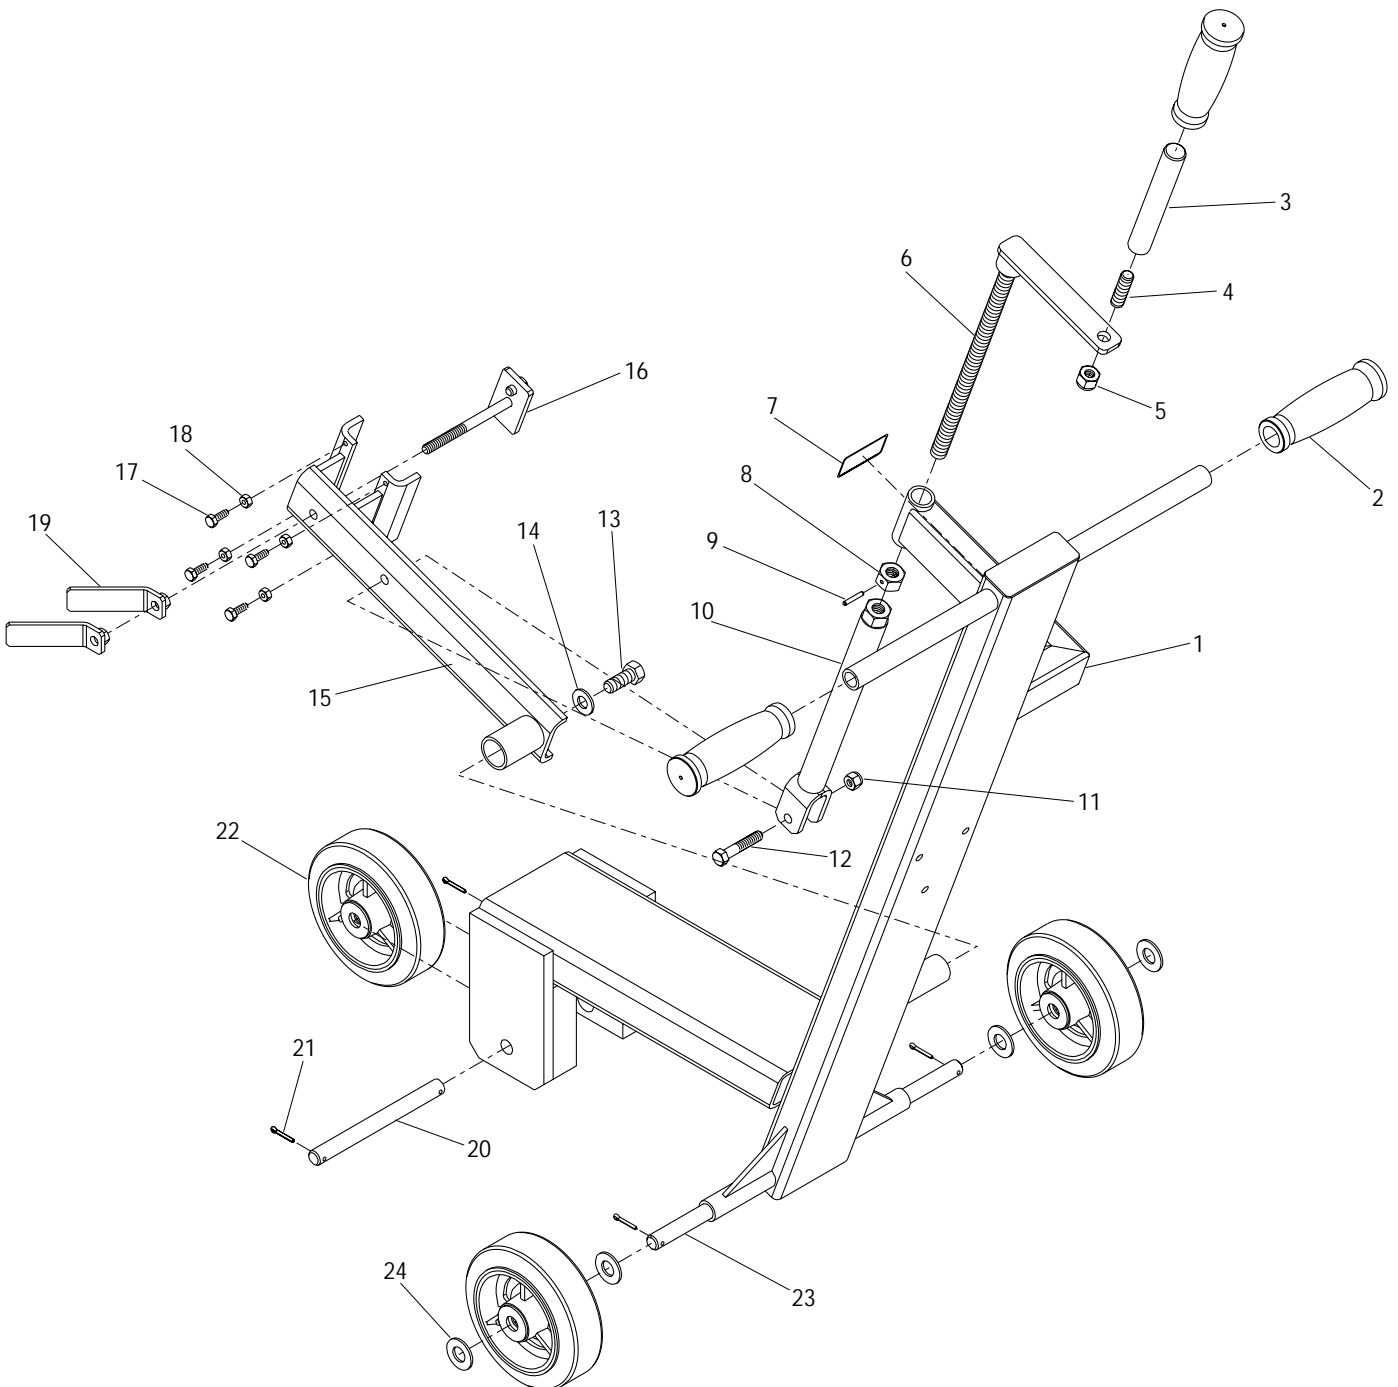

**Parts List — H6245SC Saw Cart**

KEY	UPC NO. 78-3310-	PART NO.	DESCRIPTION	QTY.	KEY	UPC NO. 78-3310-	PART NO.	DESCRIPTION	QTY.
1	49859	504 9859.2	Frame, saw cart .....	1	13	50543	905 0543.3	Screw, hex head cap, 1/2-13 x 1.25 .....	1
2	48804	48804	Grip .....	3	14	51510	905 1510.2	Washer, 1/2" flat .....	1
3	49864	504 9864.9	Handle .....	1	15	49861	504 9861.4	Arm, swing .....	1
4	55240	905 5240.7	Stud, 1/2-13 x 1.75 .....	1	16	49857	504 9857.6	Clamp, saw .....	1
5	41421	F013500	Nut, 1/2-13 Ny-lock .....	1	17	41267	F002355	Screw, hex head cap, 1/4-20 x .75 .....	4
6	49865	504 9865.7	Handle .....	1	18	41291	F007022	Nut, 1/4-20 hex .....	4
7	41547	F015482K1	Decal, Fairmont .....	1	19	49855	504 9855.0	Lever, clamp .....	2
8		F007023	Nut, 5/8-11 hex .....	1	20	49868	504 9868.1	Axle, front .....	1
9	43622	F021478	Pin, Ø.16 x .62 .....	1	21	42980	F001104	Pin, cotter .....	4
10	49863	504 9863.0	Tube .....	1	22	55234	905 5234.2	Wheel .....	3
11	41569	F015922	Nut, 3/8-16 NY-lock .....	1	23	49869	504 9869.0	Axle, rear .....	1
12	50535	905 0535.2	Screw, hex head cap, 3/8-16 x 2.00 .....	1	24	54089	905 4089.1	Washer, Ø5/8 flat .....	4