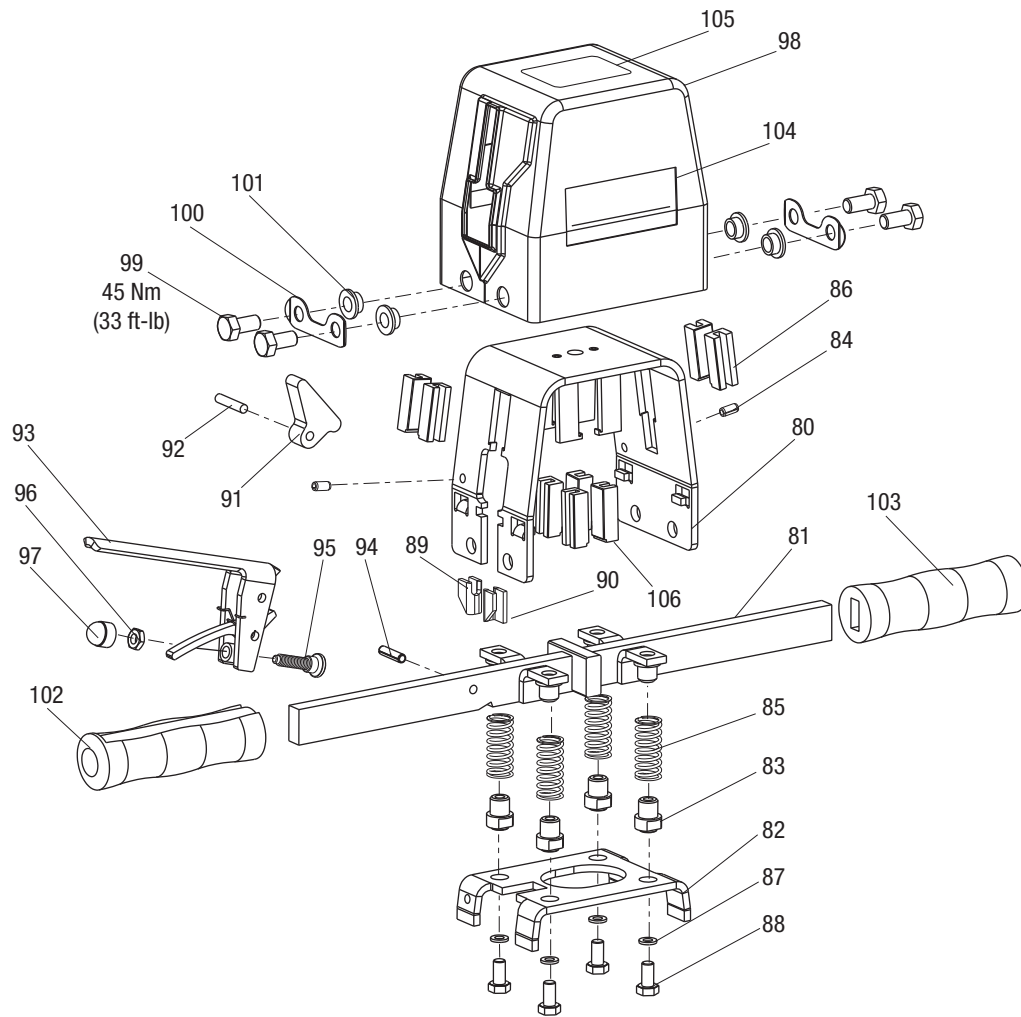

Key	Part No.	Description	Qty	Key	Part No.	Description	Qty
	50023179	Standard handle with cover		68	50023292	Nab .....	2
60	50023187	Bracket, standard handle.....	1	69	50023314	Handle spacer.....	4
61	50023195	Handle, standard .....	2	70	50023330	Nylon guide.....	1
62	50023209	Rubber handle .....	1	71	50023365	Slotted pin, Ø6x22 .....	1
63	50023217	Rubber handle .....	1	72	50023373	Safety trigger .....	1
64	50023241	Trigger lever, standard .....	1	73	50023381	Washer, nylon Ø21/Ø37x3 .....	2
65	50023250	Roll pin, Ø8x40 .....	1	74	50023390	Lock plate .....	1
66	50023268	Top cover .....	1	75	50023403	Spring .....	1
67	50023276	Screw, M10x20 .....	4	76	50463268	Decal, Fairmont.....	2
				77	50490095	Decal, warning .....	1

Key	Part No.	Description	Qty
	52020091	Dampening handle with cover	
80		Frame .....	1
81		Handle rod .....	1
82		Bottom plate .....	1
83		Spring guide.....	4
84		Roll pin, Ø6x12 .....	2
85*		Spring .....	4
86*		Nylon guide.....	4
87		Washer, Ø8.....	4
88		Screw, M8x16 .....	4
89		Pin latch, right.....	1
90		Pin latch, left .....	1
91*		Trigger pawl .....	1
92		Pin, pawl Ø6x30.....	1
93		Trigger lever .....	1

Key	Part No.	Description	Qty
94		Roll pin, Ø6x24 .....	1
95		Thrust pad with screw .....	1
96		Nut, M8 .....	1
97		Nut, cap, M8-hex 13 black .....	1
98		Top cover .....	1
99		Screw, M10x20 .....	4
100*		Nab .....	2
101*		Handle spacer.....	4
102		Rubber handle .....	1
103		Rubber handle .....	1
104	50463268	Decal, Fairmont.....	2
105	50490095	Decal, warning .....	1
106*		Nylon guide, inner.....	8
*	52034076	Guide repair kit (items 85, 86, 91, 100, 101 & 106)	