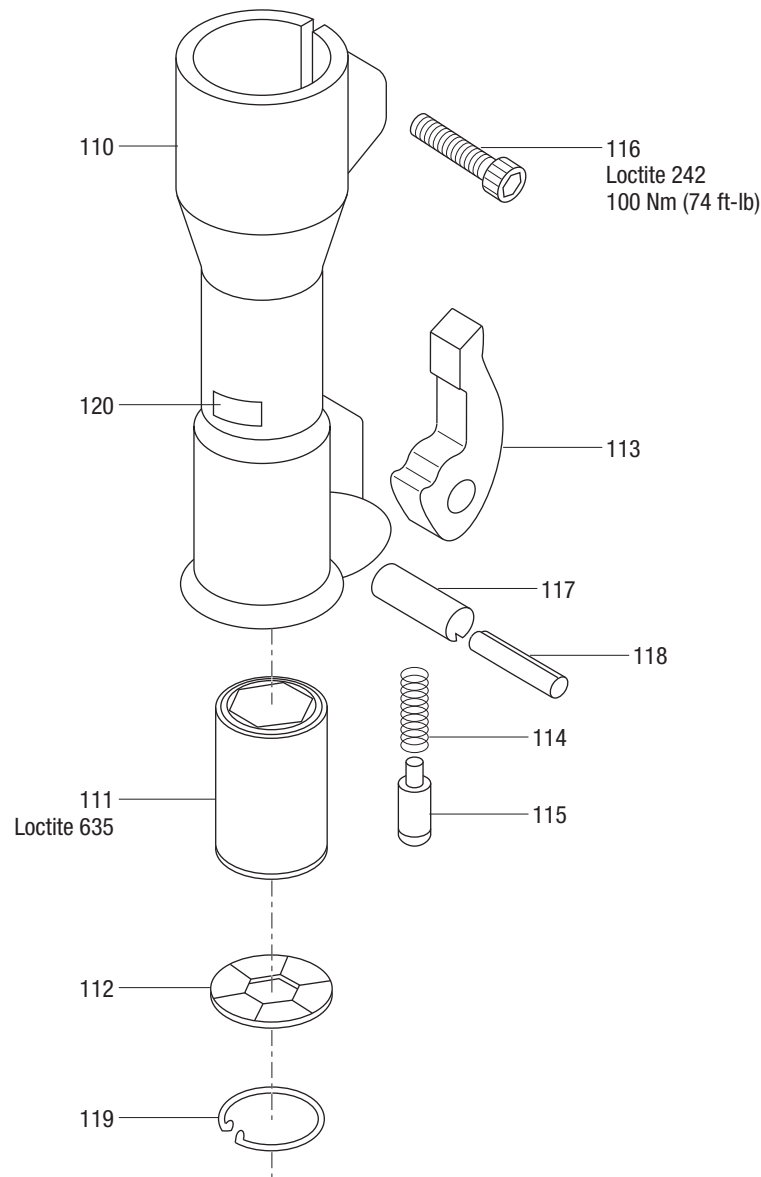

1-1/8" x 6" Hex Shank

1-1/4" x 6" Hex Shank

Key	Part No.	Description	Qty
110	50027050	Nose part, hex	1
111	50023918	Bushing, hex 1-1/8" x 6"	1
112	50023926	Chisel bellows, hex 1-1/8"	1
113	50023705	Latch	1
114	50023730	Spring	1
115	50023748	Lock pin	1
116	50027093	Screw, M12x75	2
117	50027123	Roll pin, Ø16x60	1
118	50027131	Roll pin, Ø10x60	1
119	50023934	Locking ring, 64x2	1
120	50109561	Decal, hex shank size 1-1/8 x 6	1

Key	Part No.	Description	Qty
110	50027050	Nose part, hex	1
111	50023942	Bushing, hex 1-1/4" x 6"	1
112	50023969	Chisel bellows, hex 1-1/4"	1
113	50023705	Latch	1
114	50023730	Spring	1
115	50023748	Lock pin	1
116	50027093	Screw, M12x75	2
117	50027123	Roll pin, Ø16x60	1
118	50027131	Roll pin, Ø10x60	1
119	50023934	Locking ring, 64x2	1
120	50109553	Decal, hex shank size 1-1/4 x 6	1