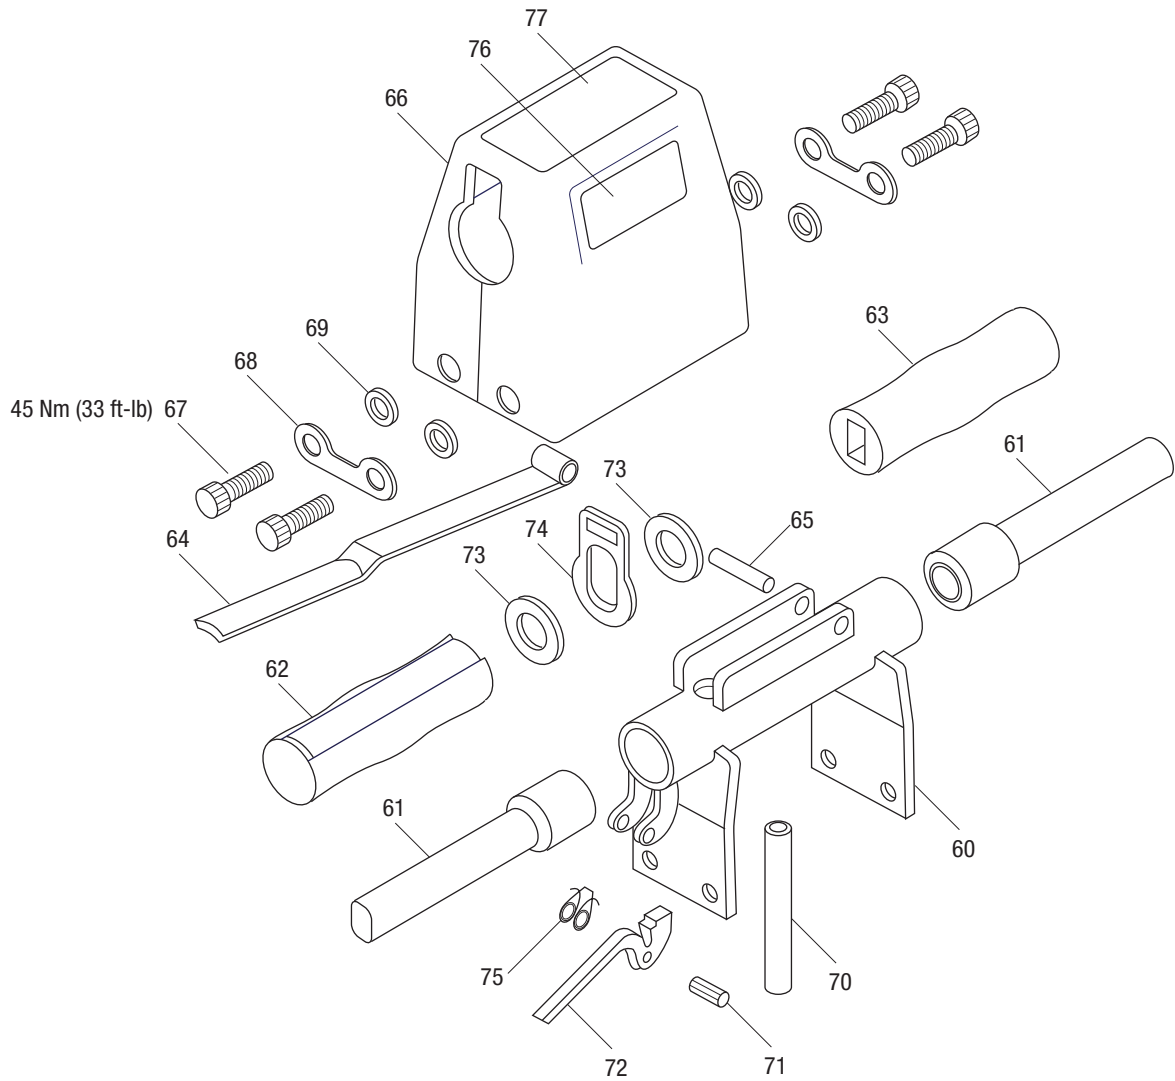

Key	Part No.	Description	Qty	Key	Part No.	Description	Qty
	50023179	Standard handle with cover		68	50023292	Nab .....	2
60	50023187	Bracket, standard handle.....	1	69	50023314	Handle spacer.....	4
61	50023195	Handle, standard .....	2	70	50023330	Nylon guide.....	1
62	50023209	Rubber handle .....	1	71	50023365	Slotted pin, Ø6x22 .....	1
63	50023217	Rubber handle .....	1	72	50023373	Safety trigger .....	1
64	50023241	Trigger lever, standard .....	1	73	50023381	Washer, nylon Ø21/Ø37x3 .....	2
65	50023250	Roll pin, Ø8x40 .....	1	74	50023390	Lock plate .....	1
66	50023268	Top cover .....	1	75	50023403	Spring .....	1
67	50023276	Screw, M10x20 .....	4	76	50463268	Decal, Fairmont.....	2
				77	50490095	Decal, warning .....	1

Key	Part No.	Description	Qty
	52020091	Dampening handle with cover	
80		Frame .....	1
81		Handle rod .....	1
82		Bottom plate .....	1
83		Spring guide.....	4
84		Roll pin, Ø6x12 .....	2
85*		Spring .....	4
86*		Nylon guide.....	4
87		Washer, Ø8.....	4
88		Screw, M8x16 .....	4
89		Pin latch, right.....	1
90		Pin latch, left .....	1
91*		Trigger pawl .....	1
92		Pin, pawl Ø6x30.....	1
93		Trigger lever .....	1